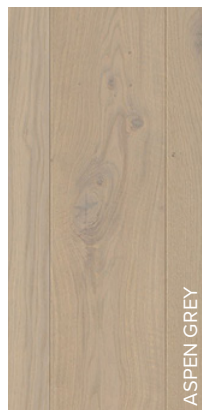

Nature's Oak

Wooden Flooring

Nature's Oak combines rustic European Oak with brushed and textured matt surface finishes for a classic timber look and feel. Enjoy stylish oaks with the peace of mind of the Uniclic® system.

If you would like to find out more information about this range, please visit the Floorboards showroom at 79 Church Road, Hamilton or phone 07 959 1861.

STYLE Natural oak
PLANK 14 x 190 x 1820mm
EDGE Bevel long edge
TEXTURE Brushed
JOINT Uniclic® System
WARRANTY 20-year Residential