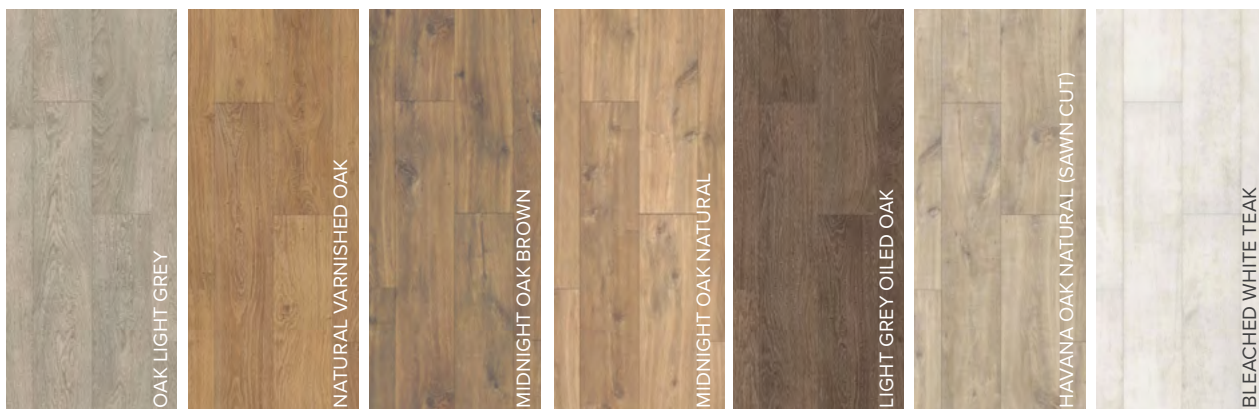

Quick-Step Classic

Laminate Flooring

Water-resistant Quick-step Classic floors offer a balanced combination of colours and styles, blended with a natural look and feel.

If you would like to find out more information about this range, please visit the Floorboards showroom at 79 Church Road, Hamilton or phone 07 959 1861.

STYLE Wood-look laminate

PLANK 8 x 190 x 1200mm

EDGE Micro-bevel 4 sides

TEXTURE Brushed

JOINT Uniclic® System

WARRANTY Limited 25-year

floorboards 

Showroom 79 Church Rd, Hamilton | Phone 07 959 1861 | Website floorboards.co.nz