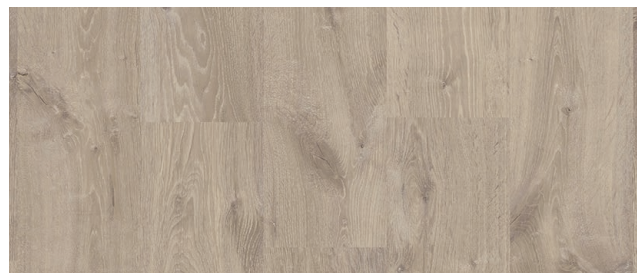

Swatches*

Virginia Oak Natural

Tennessee Oak Natural

Tennessee Oak Light Wood

Tennessee Oak Grey

Louisiana Oak Natural

Louisiana Oak Beige

Charlotte Oak White

Specifications

PRODUCT

Brand	Quick-Step
Range	Creo Laminate Flooring
Style	Wood-look laminate
Plank length	1200mm
Plank width	190mm
Plank thickness	7mm
Edge	Square Edge. No bevel
Texture	True to design, 3D soft brushed surface textures
Finish	Matt